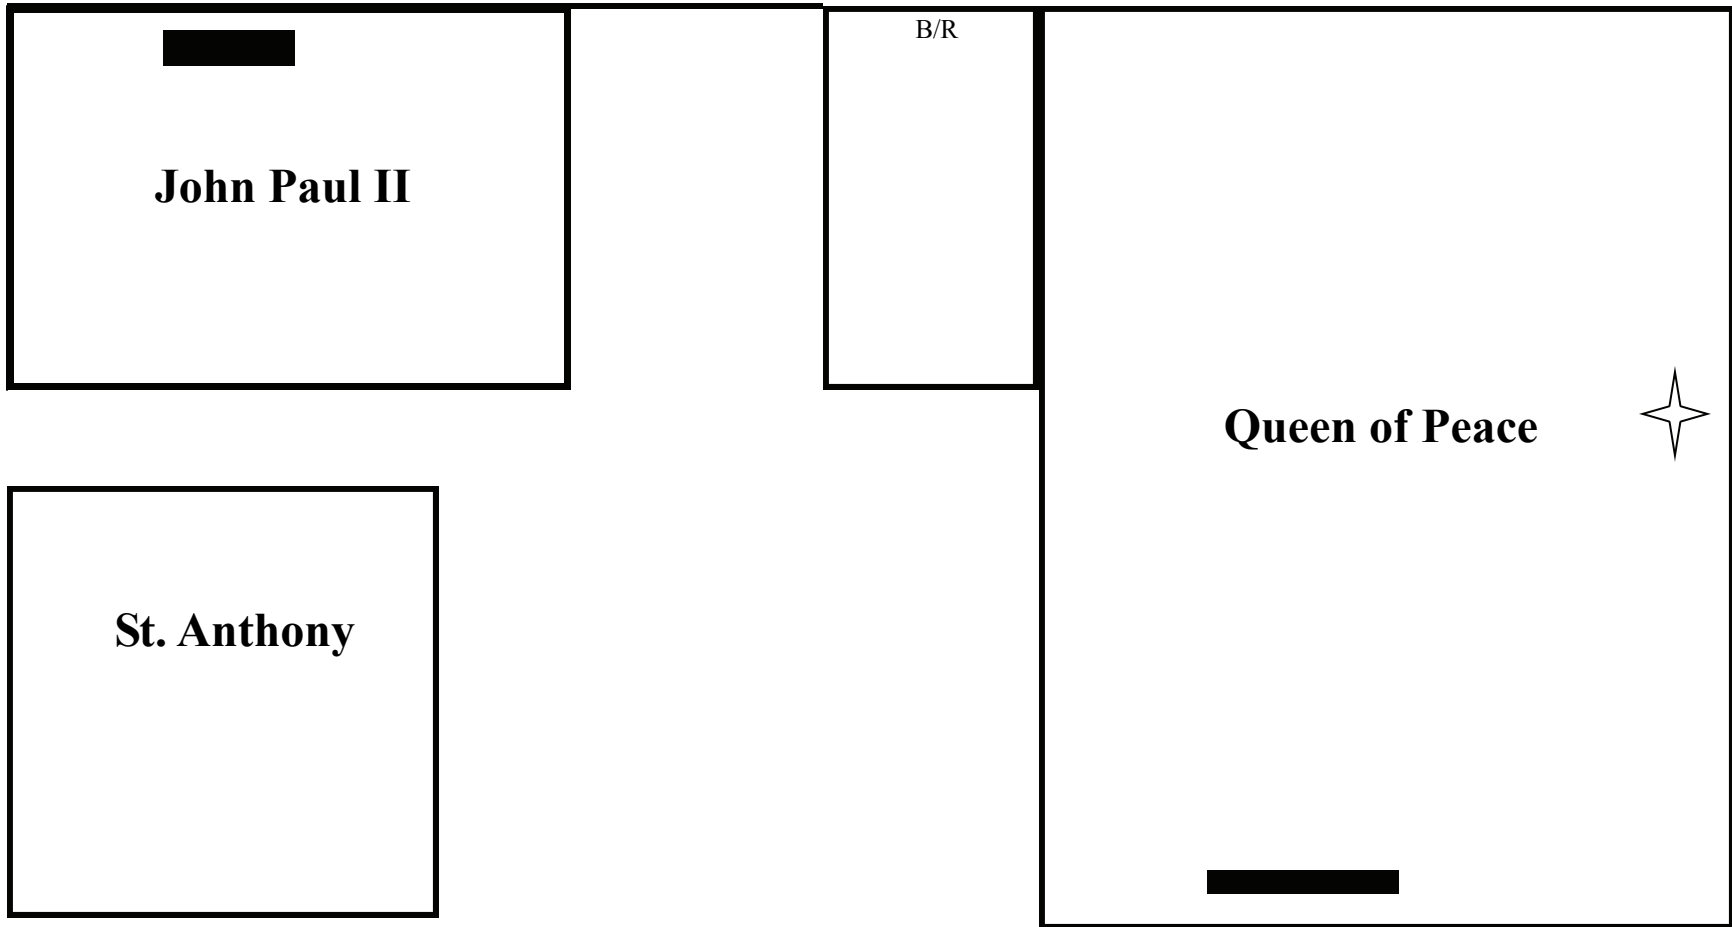

**Old Ministry Room:
St. Anthony**

Smart Technology

Flat Panel TV

Accordion Wall

Parking Lot

Key for Reservations

- Francis
- OLG
- Youth
- CS
- MT
- SA
- JPII
- QP

Fr. Riffle Center for Faith Formation-Upper Floor