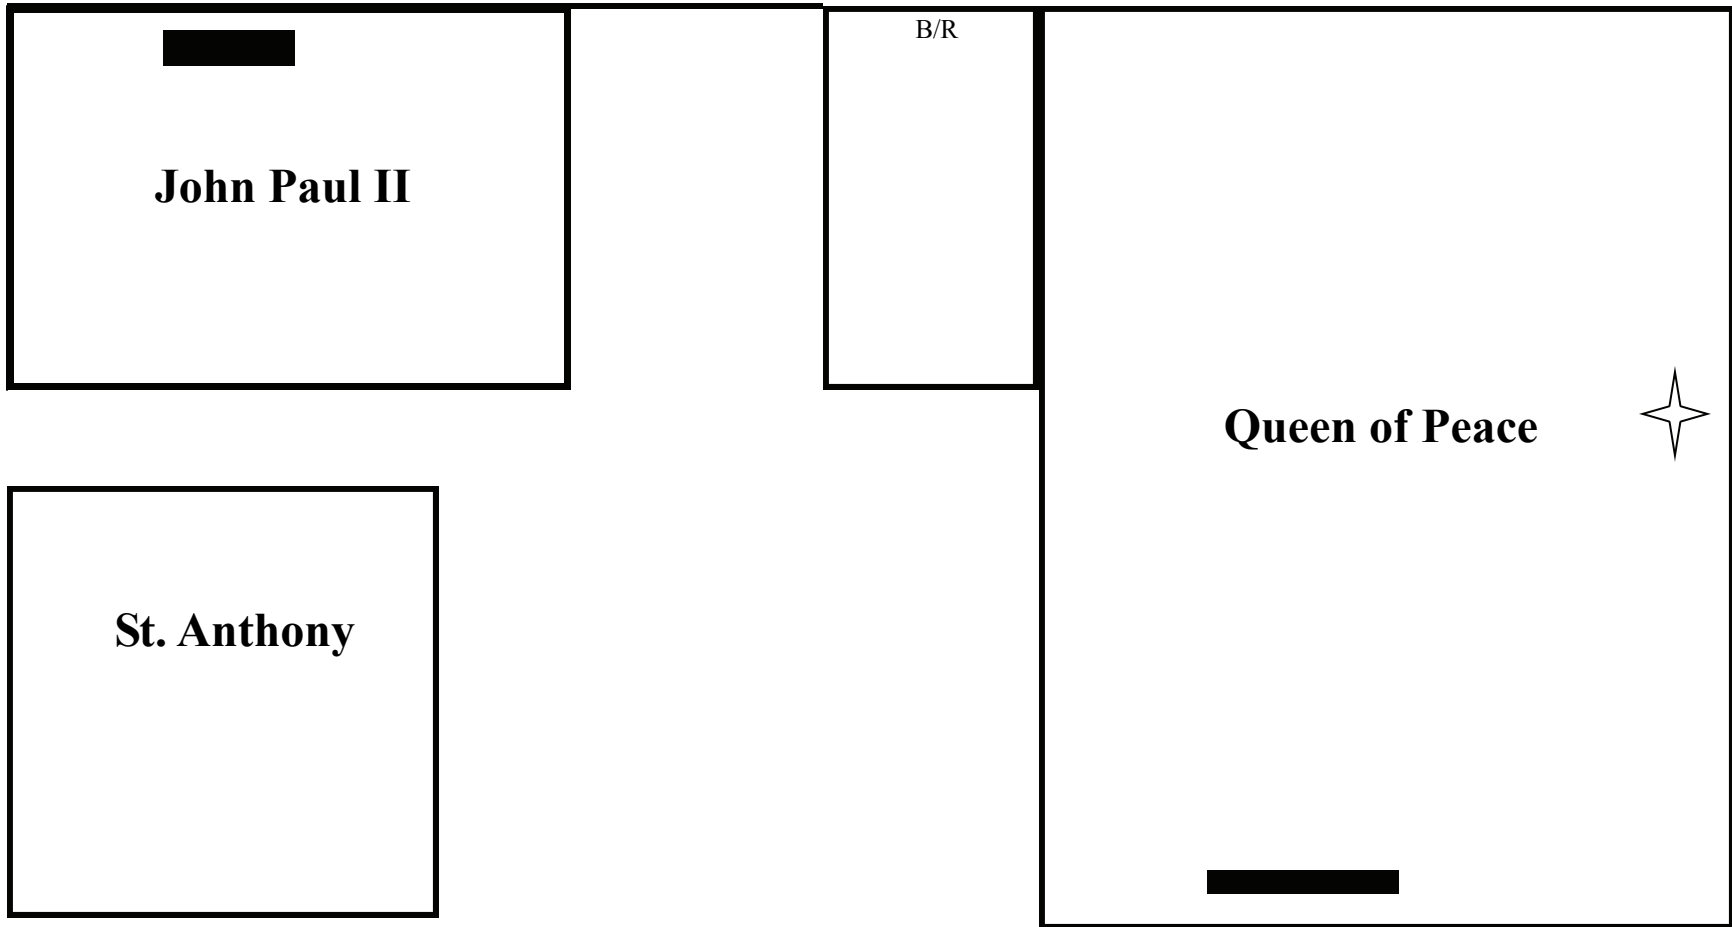

**Old Ministry Room:  
St. Anthony**

Smart Technology

Flat Panel TV

Accordion Wall

Parking Lot

**Key for Reservations**

- Francis
- OLG
- Youth
- CS
- MT
- SA
- JPII
- QP

**Fr. Riffle Center for Faith Formation-Upper Floor**

**Key for Reservations**

- Francis
- OLG
- Youth
- CS
- MT
- SA
- JPII
- QP

**Fr. Riffle Center for Faith Formation-Lower Level**